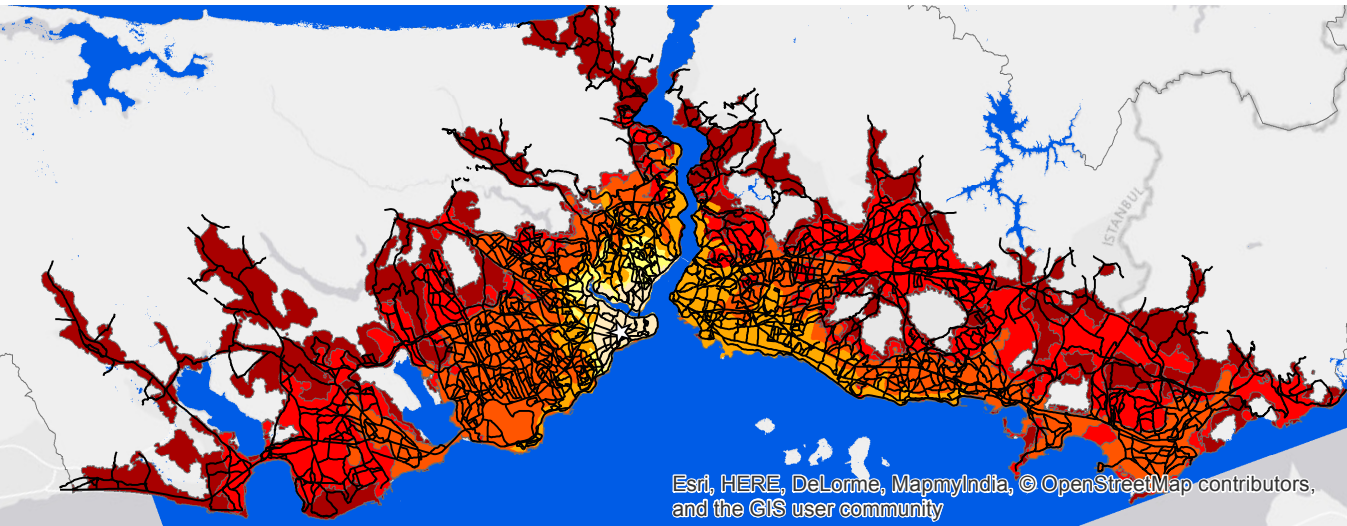

1899

1934

1960

1990

2002

2013

Esri, HERE, DeLorme, MapmyIndia, © OpenStreetMap contributors, and the GIS user community

Istanbul, Turkey  
1899-2013

- 1899
- 1934
- 1960

- 1990
- 2002
- 2013

Arterial Roads

- ★ CBD
- Study area
- Water
- No data